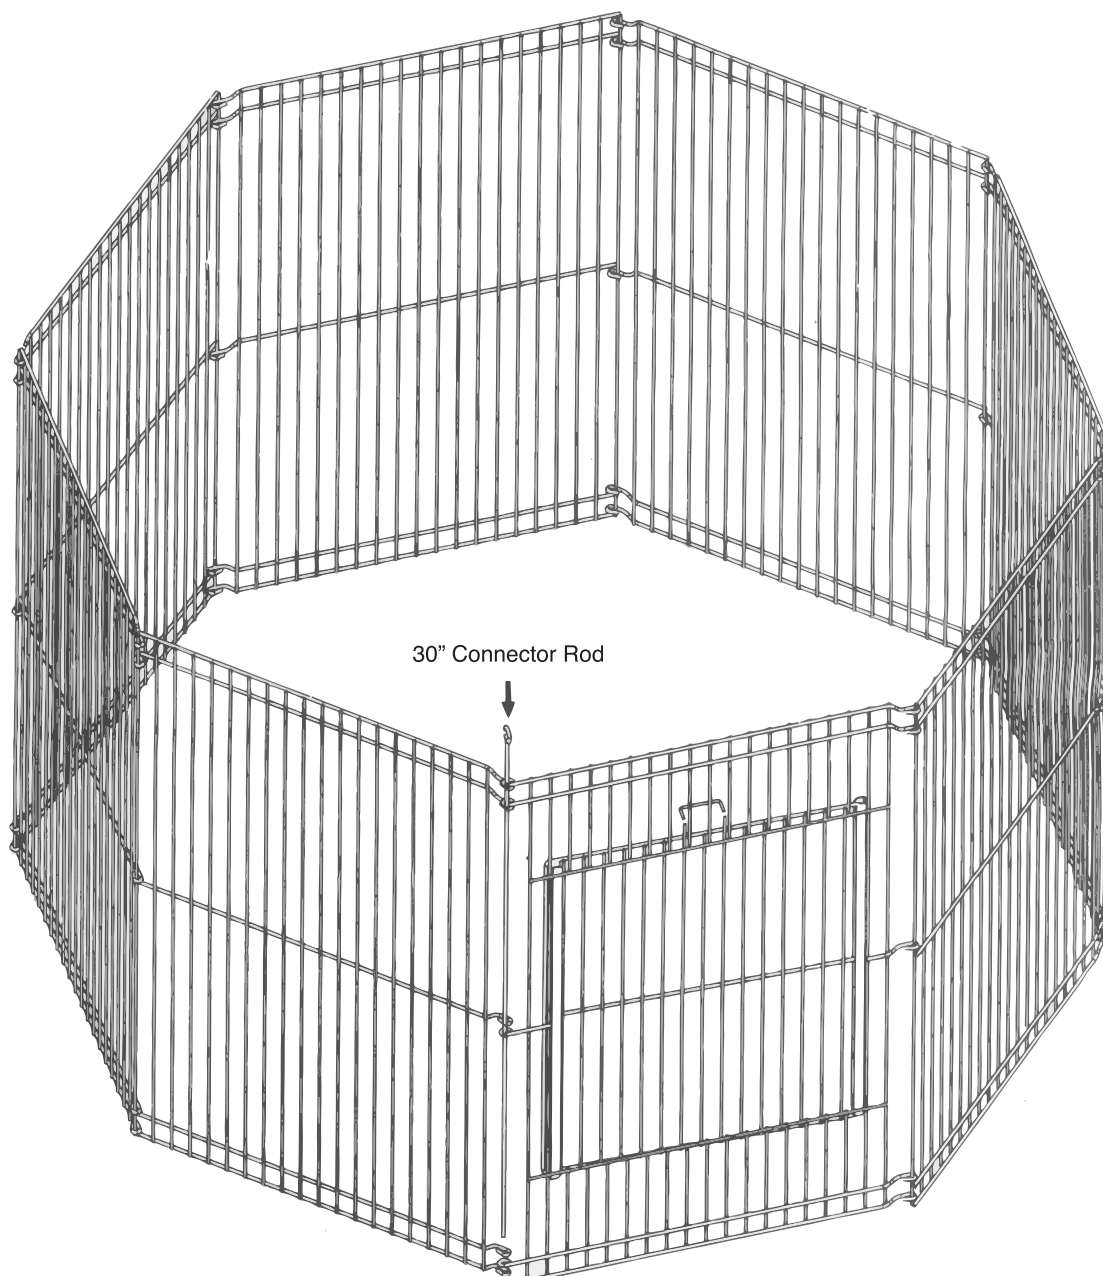

Step 1 Unfold the universal playpen and connect the two ends using the 30" Connector Rod.

ware **cares**™

We care about the carbon pawprint we leave as a company and are committed to using recycled and recyclable material in the manufacturing of our packaging and pet products.

Care Tip

Play Pens are not intended as a pet home. Supervision during use is encouraged for your pets safety. Also remember to remove harnesses and collars to prevent accidents.

If you have any questions or concerns about this product contact our customer service department at 1-800-295-2243 Mon-Fri 8:00 – 4:00 MST or email us at hello@warepet.com

#30002072