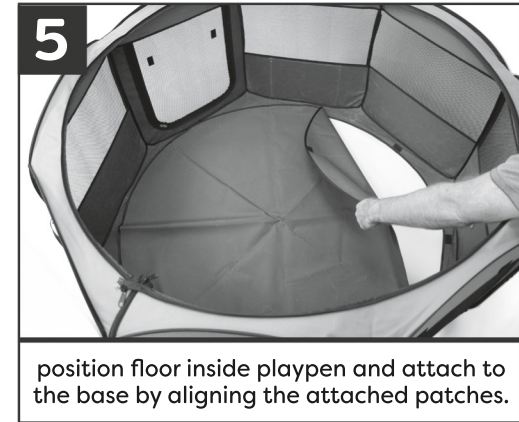

pop-up playpen assembly instructions

fabric care: rinse off with water and dry fully assembled. DO NOT store wet. floor cover can be rinsed and dried flat.

ware cares™
We care about the carbon pawprint we leave as a company and are committed to using recycled and recyclable material in the manufacturing of our packaging and pet products.

care tip:
pets should not be left unsupervised in playpens. the playpen is designed to contain your pet for short periods of supervised exercise and playtime. your playpen is NOT intended as a cage. not suitable for children.