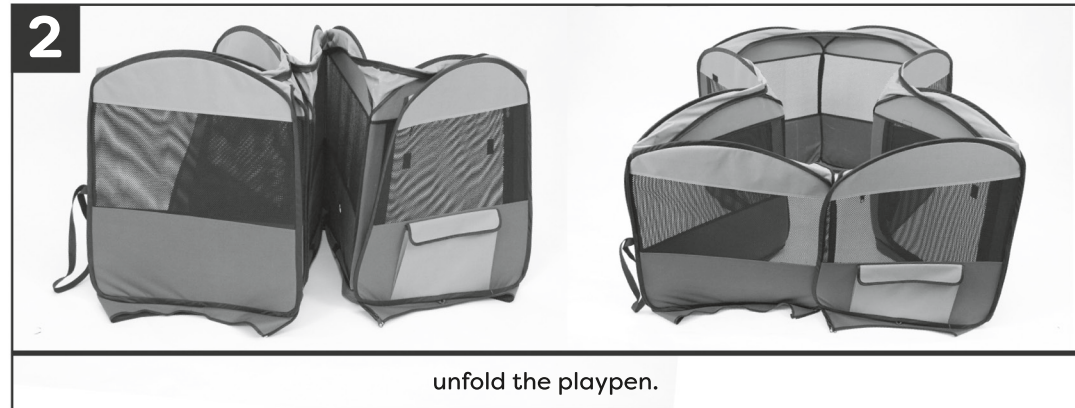

pop-up playpen assembly instructions

fabric care: rinse off with water and dry fully assembled. DO NOT store wet. floor cover can be rinsed and dried flat.

ware cares™
We care about the carbon pawprint we leave as a company and are committed to using recycled and recyclable material in the manufacturing of our packaging and pet products.

care tip:
pets should not be left unsupervised in playpens. the playpen is designed to contain your pet for short periods of supervised exercise and playtime. your playpen is NOT intended as a cage. not suitable for children.