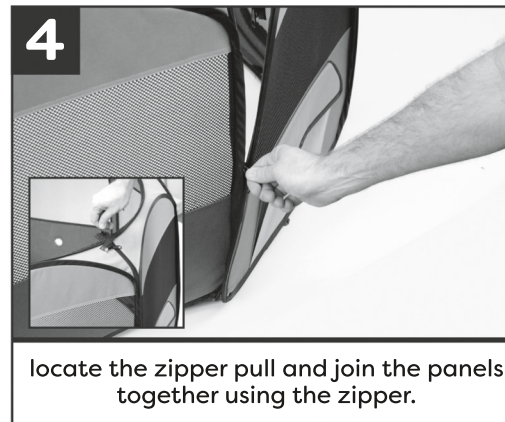

pop-up playpen assembly instructions

fabric care: rinse off with water and dry fully assembled. DO NOT store wet. floor cover can be rinsed and dried flat.

ware cares™
We care about the carbon pawprint we leave as a company and are committed to using recycled and recyclable material in the manufacturing of our packaging and pet products.

care tip:
pets should not be left unsupervised in playpens. the playpen is designed to contain your pet for short periods of supervised exercise and playtime. your playpen is NOT intended as a cage. not suitable for children.