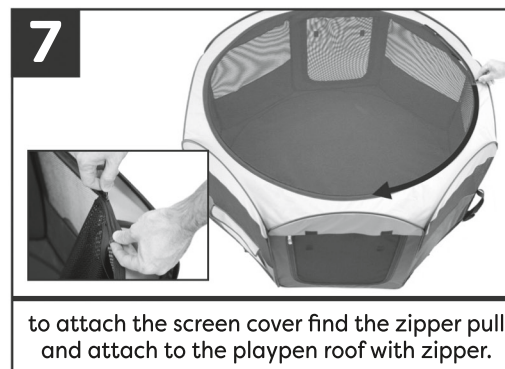

pop-up playpen assembly instructions

fabric care: rinse off with water and dry fully assembled. DO NOT store wet. floor cover can be rinsed and dried flat.

ware cares™
We care about the carbon pawprint we leave as a company and are committed to using recycled and recyclable material in the manufacturing of our packaging and pet products.

care tip:
pets should not be left unsupervised in playpens. the playpen is designed to contain your pet for short periods of supervised exercise and playtime. your playpen is NOT intended as a cage. not suitable for children.