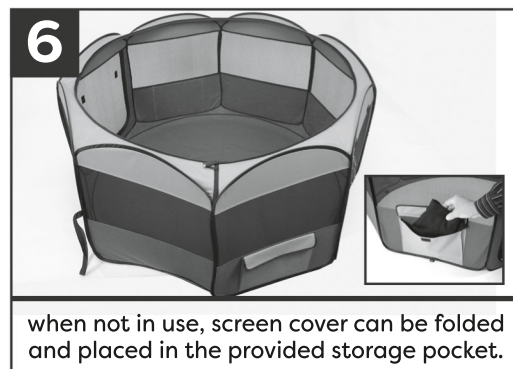

pop-up playpen assembly instructions

fabric care: rinse off with water and dry fully assembled. DO NOT store wet. floor cover can be rinsed and dried flat.

ware cares™
We care about the carbon pawprint we leave as a company and are committed to using recycled and recyclable material in the manufacturing of our packaging and pet products.