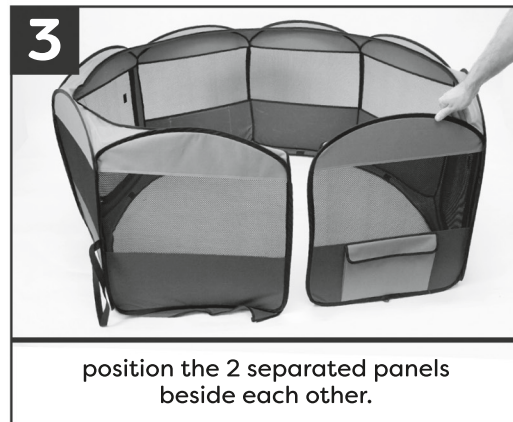

pop-up playpen assembly instructions

fabric care: rinse off with water and dry fully assembled. DO NOT store wet. floor cover can be rinsed and dried flat.

ware cares™
We care about the carbon pawprint we leave as a company and are committed to using recycled and recyclable material in the manufacturing of our packaging and pet products.