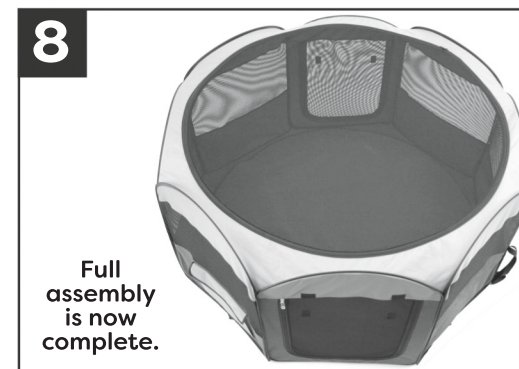

pop-up playpen assembly instructions

fabric care: rinse off with water and dry fully assembled. DO NOT store wet. floor cover can be rinsed and dried flat.

ware cares™
We care about the carbon pawprint we leave as a company and are committed to using recycled and recyclable material in the manufacturing of our packaging and pet products.

care tip:
pets should not be left unsupervised in playpens. the playpen is designed to contain your pet for short periods of supervised exercise and playtime. your playpen is NOT intended as a cage. not suitable for children.