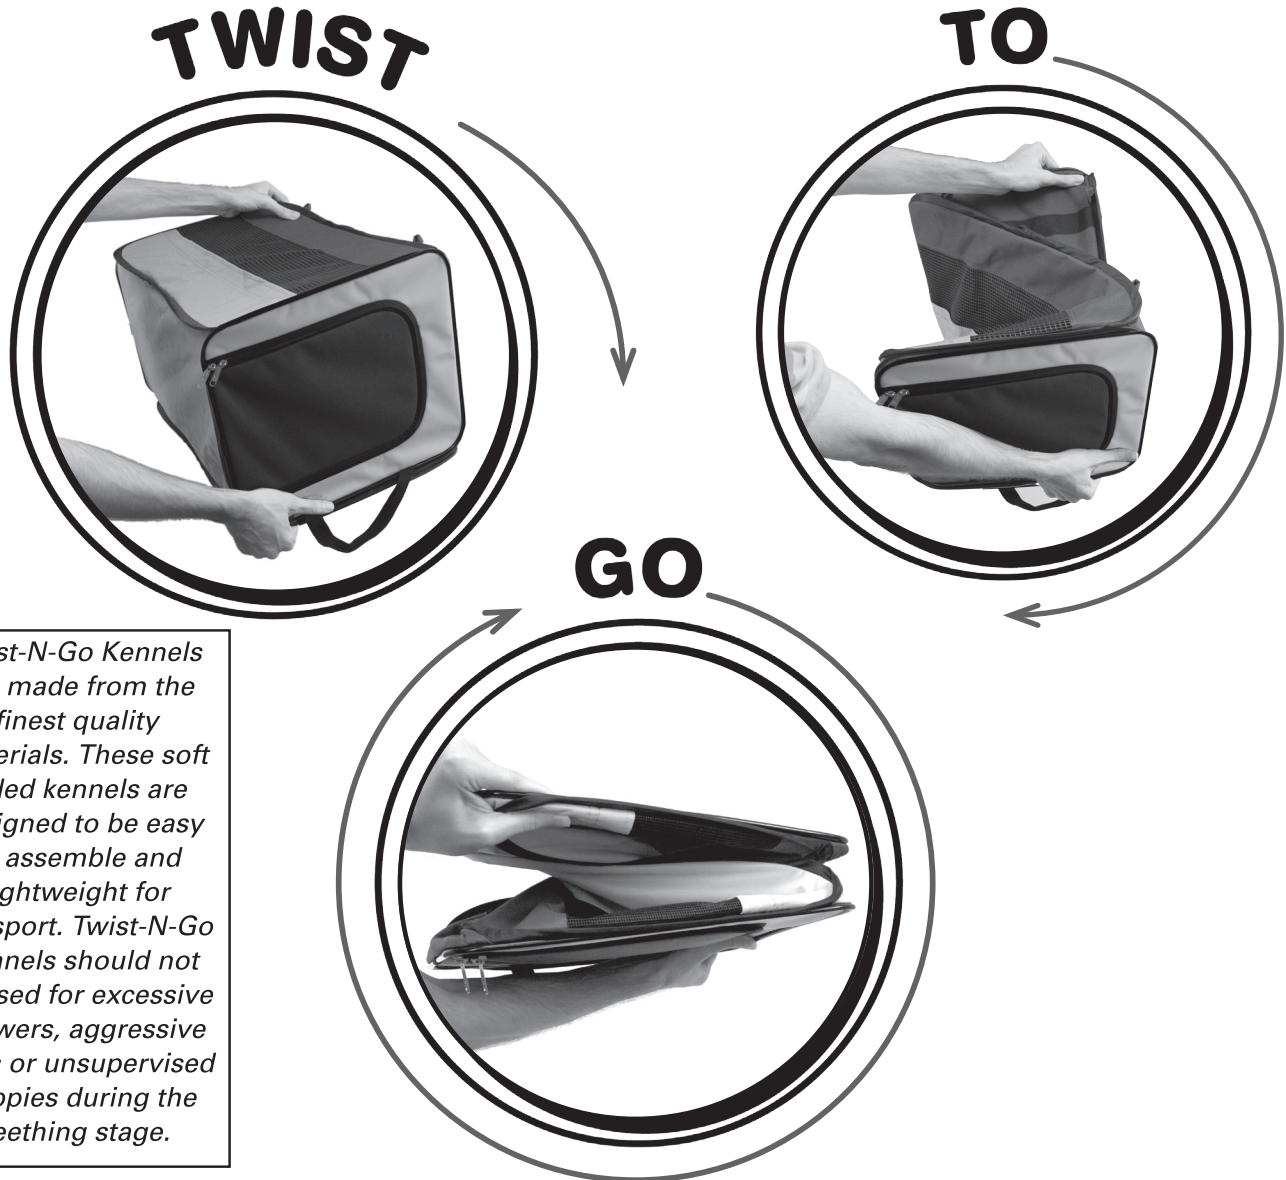

Twist-N-Go Large Kennel

Item #02122

Revised: 04.12.16

Twist-N-Go Kennels are made from the finest quality materials. These soft sided kennels are designed to be easy to assemble and lightweight for transport. Twist-N-Go Kennels should not be used for excessive chewers, aggressive dogs or unsupervised puppies during the teething stage.

Quick and Easy Kennel for Home and Travel

- Fully Assembled 1 Piece Design
- Cross Ventilation for Fresh Air Circulation and Pet Visibility
- Heavy Duty Nylon Canvas and Spring Steel Frame
- Skid Resistant Velcro Strips Safely Secure to Carpeting
- Tear Resistant/Scratch Proof Mesh Screen
- Convenient Carry Handles